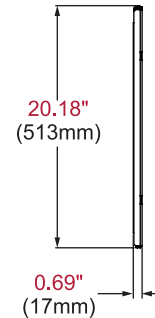

Side View with Display Attached

Wall Plate Spacers (sold separately)

DS-VW650 SmartMount® Ultra Thin Flat Video Wall Mount for Displays 40" or larger, up to 75lb (34kg)

Product Specifications

	DIMENSIONS (W X H X D)	PRODUCT WEIGHT	LOAD CAPACITY	FINISH	AVAILABLE COLORS
DS-VW650	35.00" x 20.18" x 0.69" (889 x 513 x 18mm)	13.5lb (6.1kg)	75lb (34kg)	Scratch resistant fused epoxy	Black

Package Specifications

	PACKAGE SIZE (W x H x D)	PACKAGE SHIP WEIGHT	PACKAGE UPC CODE	PACKAGE CONTENTS	UNITS IN PACKAGE
DS-VW650	35" x 21" x 1.5" (889 x 533.4 x 38.1mm)	16lb (7.3kg)	735029274490	Wall plate, VESA attachment rails, safety and security locking rail, security hardware, installation hardware	1

Accessories

DS-VWS###: Wall Plate Alignment Spacers*

*Contact your Peerless Customer Care Representative for display-specific models

All dimensions = inch (mm)

WALL PLATE

FRONT VIEW

SIDE VIEW

Architect Specifications