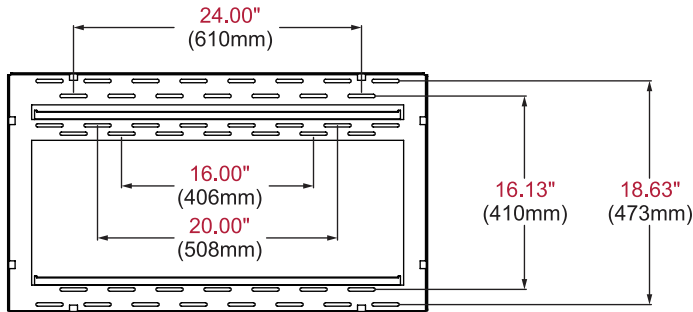

Side View with Display Attached

Wall Plate Spacers (sold separately)

DS-VW650 SmartMount® Ultra Thin Flat Video Wall Mount for Displays 40" or larger, up to 75lb (34kg)

Product Specifications

	DIMENSIONS (W X H X D)	PRODUCT WEIGHT	LOAD CAPACITY	FINISH	AVAILABLE COLORS
DS-VW650	35.00" x 20.18" x 0.69" (889 x 513 x 18mm)	13.5lb (6.1kg)	75lb (34kg)	Scratch resistant fused epoxy	Black

Package Specifications

	PACKAGE SIZE (W x H x D)	PACKAGE SHIP WEIGHT	PACKAGE UPC CODE	PACKAGE CONTENTS	UNITS IN PACKAGE
DS-VW650	35" x 21" x 1.5" (889 x 533.4 x 38.1mm)	16lb (7.3kg)	735029274490	Wall plate, VESA attachment rails, safety and security locking rail, security hardware, installation hardware	1

Accessories

DS-VWS###: Wall Plate Alignment Spacers*

*Contact your Peerless Customer Care Representative for display-specific models

All dimensions = inch (mm)

WALL PLATE

FRONT VIEW

SIDE VIEW

Architect Specifications