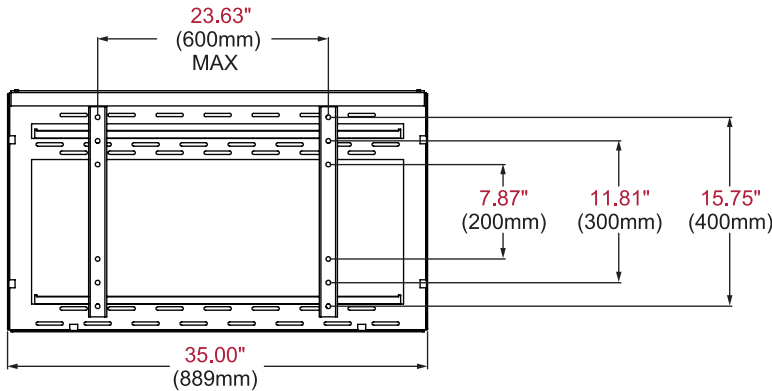

Side View with Display Attached

Wall Plate Spacers (sold separately)

DS-VW650 SmartMount® Ultra Thin Flat Video Wall Mount for Displays 40" or larger, up to 75lb (34kg)

Product Specifications

	DIMENSIONS (W X H X D)	PRODUCT WEIGHT	LOAD CAPACITY	FINISH	AVAILABLE COLORS
DS-VW650	35.00" x 20.18" x 0.69" (889 x 513 x 18mm)	13.5lb (6.1kg)	75lb (34kg)	Scratch resistant fused epoxy	Black

Package Specifications

	PACKAGE SIZE (W x H x D)	PACKAGE SHIP WEIGHT	PACKAGE UPC CODE	PACKAGE CONTENTS	UNITS IN PACKAGE
DS-VW650	35" x 21" x 1.5" (889 x 533.4 x 38.1mm)	16lb (7.3kg)	735029274490	Wall plate, VESA attachment rails, safety and security locking rail, security hardware, installation hardware	1

Accessories

DS-VWS###: Wall Plate Alignment Spacers*

*Contact your Peerless Customer Care Representative for display-specific models

All dimensions = inch (mm)

WALL PLATE

FRONT VIEW

SIDE VIEW

Architect Specifications