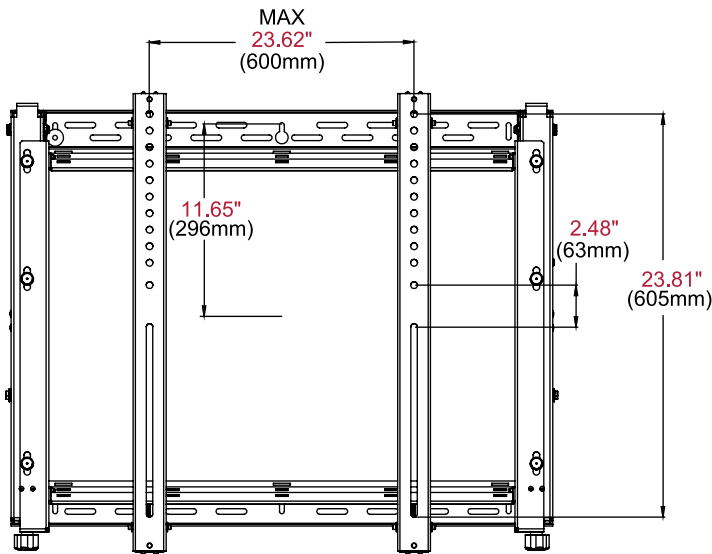

Product Specifications

	DIMENSIONS (W X H X D)	PRODUCT WEIGHT	LOAD CAPACITY	FINISH	AVAILABLE COLORS
DS-VW795-QR	32.87" x 27.58" x 3.68" - 4.43" (835 x 700 x 93-113mm)	40lb (18.1kg)	225lb (102kg)	Powder Coat	Black

Package Specifications

	PACKAGE SIZE (W x H x D)	PACKAGE SHIP WEIGHT	PACKAGE UPC CODE	PACKAGE CONTENTS	UNITS IN PACKAGE
DS-VW795-QR	34.00" x 28.00" x 3.75" (864 x 711 x 95mm)	43lb (19.5kg)	735029301455	Wall Mount Assembly, Mounting Attachment Rails & Fasteners	1

Accessories

- ACC-V900X: Adaptor for VESA® 800 x 400 and 900 x 600mm Mounting Patterns
- ACC-DHK: Display Handling Kit
- ACC-DHP6: Display Handling Kit Replacement Pads - 6pk

TOP VIEW

All dimensions = inch (mm)