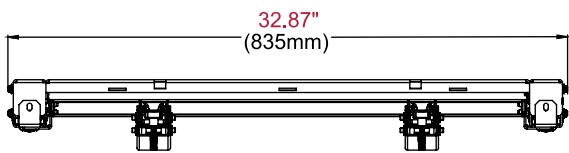

DS-VW795-QR SmartMount® Full Service Video Wall Mount with Quick Release for 65"-98" Displays

Product Specifications

	DIMENSIONS (W X H X D)	PRODUCT WEIGHT	LOAD CAPACITY	FINISH	AVAILABLE COLORS
DS-VW795-QR	32.87" x 27.58" x 3.68" - 4.43" (835 x 700 x 93-113mm)	40lb (18.1kg)	225lb (102kg)	Powder Coat	Black

Package Specifications

	PACKAGE SIZE (W x H x D)	PACKAGE SHIP WEIGHT	PACKAGE UPC CODE	PACKAGE CONTENTS	UNITS IN PACKAGE
DS-VW795-QR	34.00" x 28.00" x 3.75" (864 x 711 x 95mm)	43lb (19.5kg)	735029301455	Wall Mount Assembly, Mounting Attachment Rails & Fasteners	1

Accessories

- ACC-V900X: Adaptor for VESA® 800 x 400 and 900 x 600mm Mounting Patterns
- ACC-DHK: Display Handling Kit
- ACC-DHP6: Display Handling Kit Replacement Pads - 6pk

TOP VIEW

All dimensions = inch (mm)