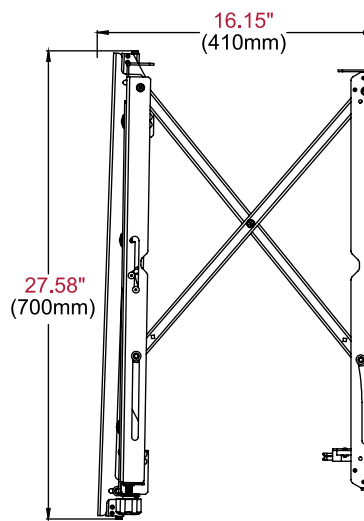

SIDE VIEW EXTENDED