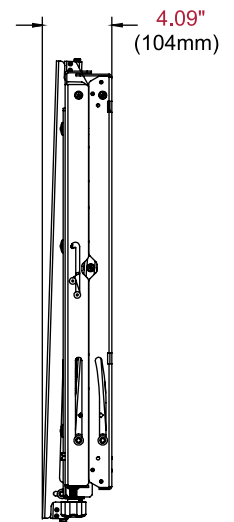

Product Specifications

	DIMENSIONS (W X H X D)	PRODUCT WEIGHT	LOAD CAPACITY	FINISH	AVAILABLE COLORS
DS-VW795-QR	32.87" x 27.58" x 3.68" - 4.43" (835 x 700 x 93-113mm)	40lb (18.1kg)	225lb (102kg)	Powder Coat	Black

Package Specifications

	PACKAGE SIZE (W x H x D)	PACKAGE SHIP WEIGHT	PACKAGE UPC CODE	PACKAGE CONTENTS	UNITS IN PACKAGE
DS-VW795-QR	34.00" x 28.00" x 3.75" (864 x 711 x 95mm)	43lb (19.5kg)	735029301455	Wall Mount Assembly, Mounting Attachment Rails & Fasteners	1

Accessories

- ACC-V900X: Adaptor for VESA® 800 x 400 and 900 x 600mm Mounting Patterns
- ACC-DHK: Display Handling Kit
- ACC-DHP6: Display Handling Kit Replacement Pads - 6pk

TOP VIEW

All dimensions = inch (mm)

FRONT VIEW

SIDE VIEW EXTENDED

SIDE VIEW COLLAPSED

Architect Specifications

The SmartMount® Full Service Video Wall Mount with Quick Release shall be a Peerless-AV model DS-VW795-QR and shall be located where indicated on the plans. Assembly and installation shall be done according to instructions provided by the manufacturer.