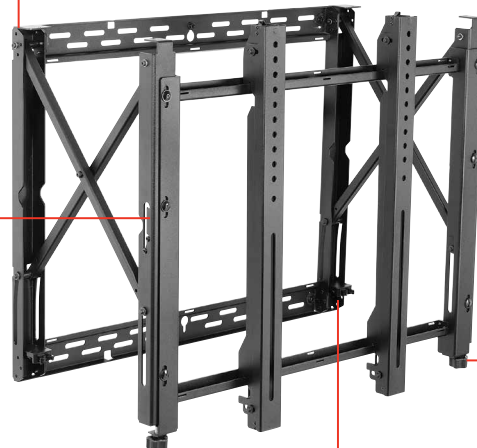

REUSABLE CUSTOM WALL SPACERS*

Eliminate guesswork and on-site installation calculations

*Sold separately

NO TOOLS REQUIRED FOR MICRO-ADJUSTMENT

Simple, tool-less micro-adjustments at 8 points seamlessly align the displays

QUICK RELEASE MECHANISM

Provides convenient display access in recessed applications

ADJUSTABLE CARRIAGE EXTENSION FORCE

Adjustable to the weight of the display, allowing the quick release mechanism to activate with gentle force

Eliminate the guesswork during installation with the Peerless-AV® Video Wall Locator app.